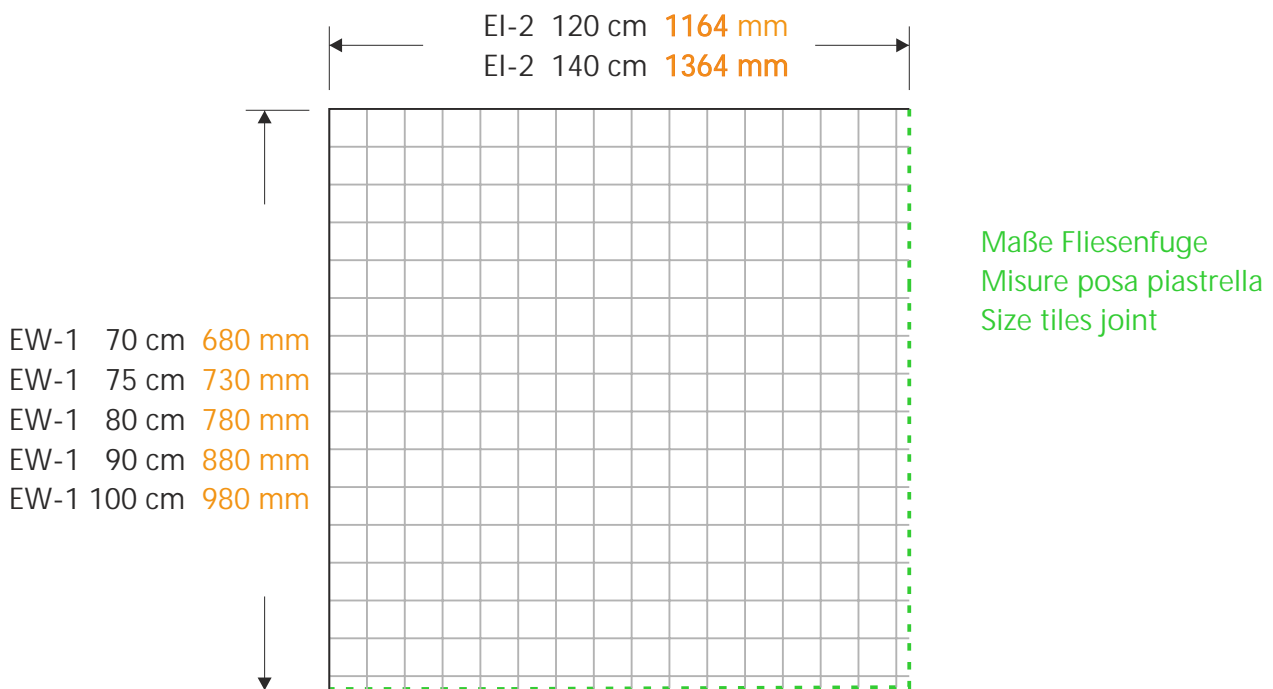

PROVEX

comfort in the bathroom

E-LITE EI-2 + EW-1 STANDARD