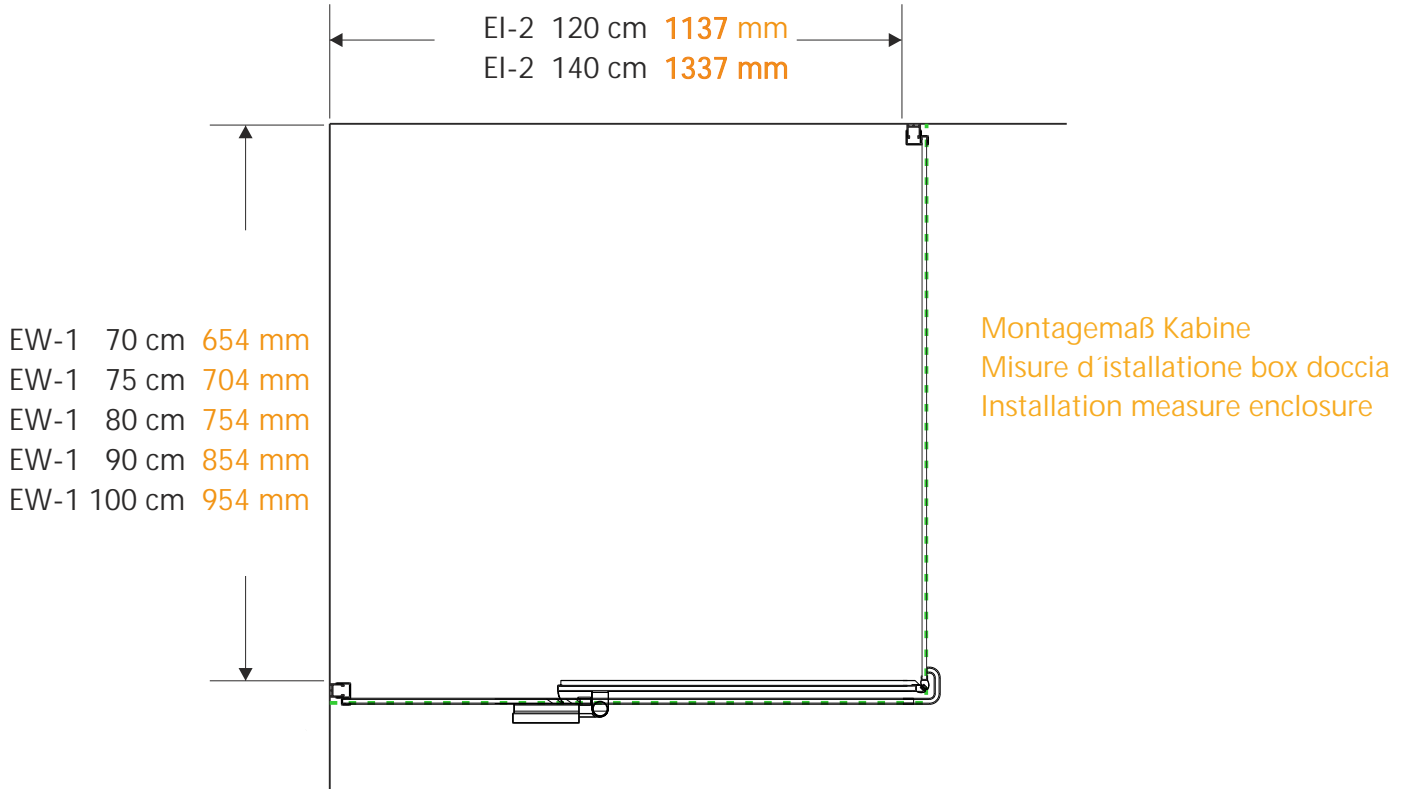

PROVEX

comfort in the bathroom

E-LITE EI-2 + EW-1 STANDARD